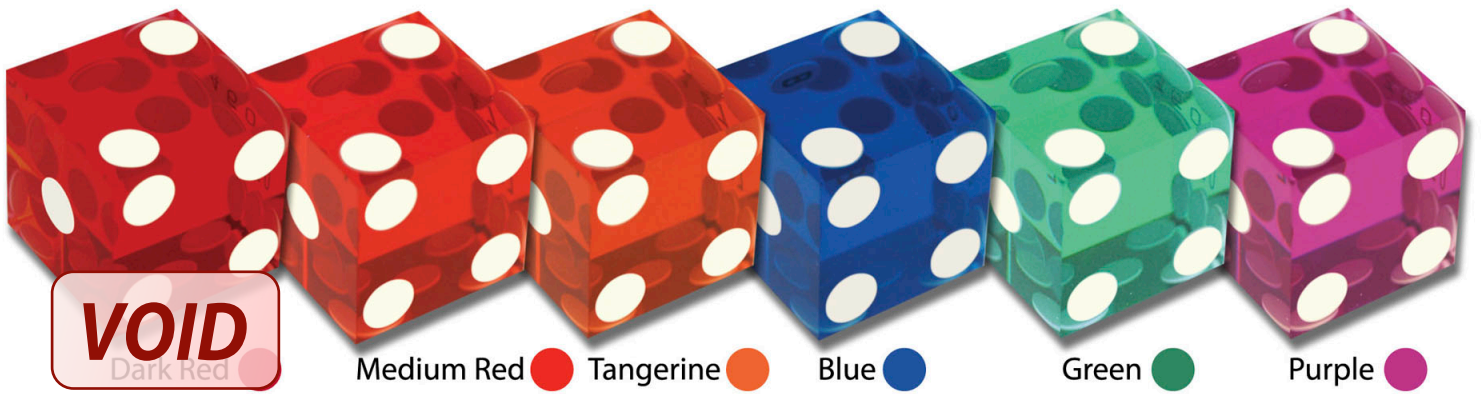

DICE COLORS AVAILABLE

All dice available in 2 finishes

All dice available in 2 sizes

Packaged in sticks of 5 or 6 dice

Polished Finished

.75

Sand Finished

.775